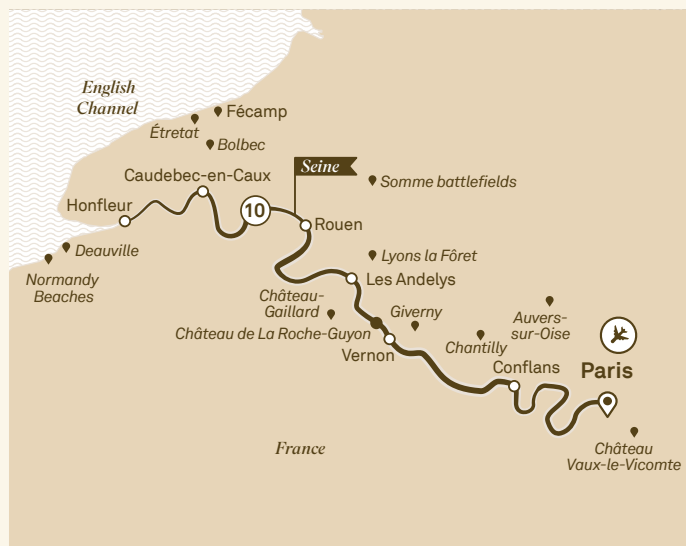

SCENIC^o

LUXURY CRUISES & TOURS

**\$1,000
AIR CREDIT***
DISCOUNT
PER PERSON

Normandy & Gems of the Seine

Special Group Sailing in 2019

On this round trip from Paris you can look forward to a serene cruise all the way to the Normandy coast, showcasing fine historic settings and beautiful environs.

⌘ 11 Day Cruise & Tour 📍 Paris > Paris

📅 Departs **September 13, 2019**

Cat: E Standard Suite

From only > \$7,415 CAD pp – Plus \$1,000 air credit
(Includes port and sundry charges)

Paris > Paris

Tour Code SEI